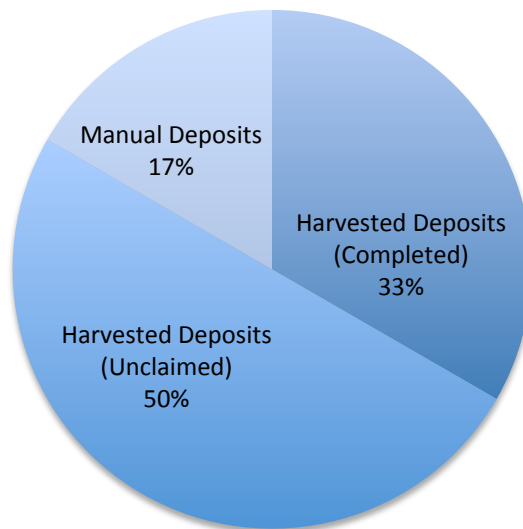

UC Open Access Policy System-wide Activity Report

Deposit

Overall Deposit Volume

Deposit Volume by Campus

Deposit Volume by Discipline

Deposits by Source

Form Requests

Form Requests by Publisher

	Waiver	Embargo (6-mo)	Embargo (12-mo)
American Publishing	34	45	76
Smithfield	67	75	23
Horizon Publications	45	567	57
<i>Untracked publisher*</i>	43	46	67
Total	435	756	456

**Pending contact with publisher, considered 'of author's own accord'*