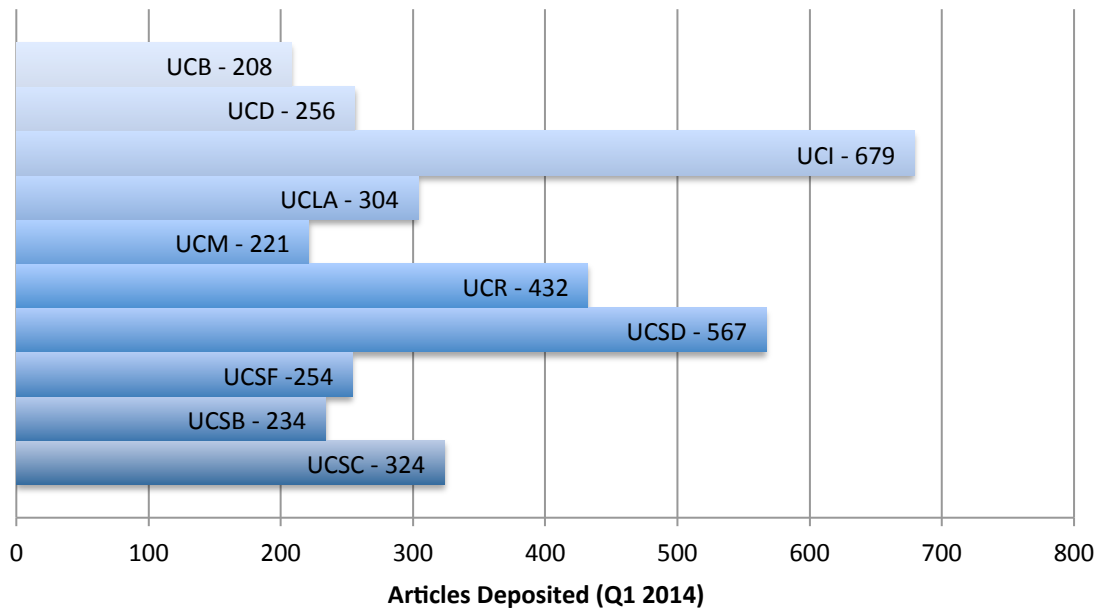

UC Open Access Policy System-wide Activity Report

Deposit

Overall Deposit Volume

Deposit Volume by Campus

Deposit Volume by Discipline

Deposits by Source

Form Requests

Form Requests by Publisher

	Waiver	Embargo (6-mo)	Embargo (12-mo)
American Publishing	34	45	76
Smithfield	67	75	23
Horizon Publications	45	567	57
<i>Untracked publisher*</i>	43	46	67
Total	435	756	456

**Pending contact with publisher, considered 'of author's own accord'*