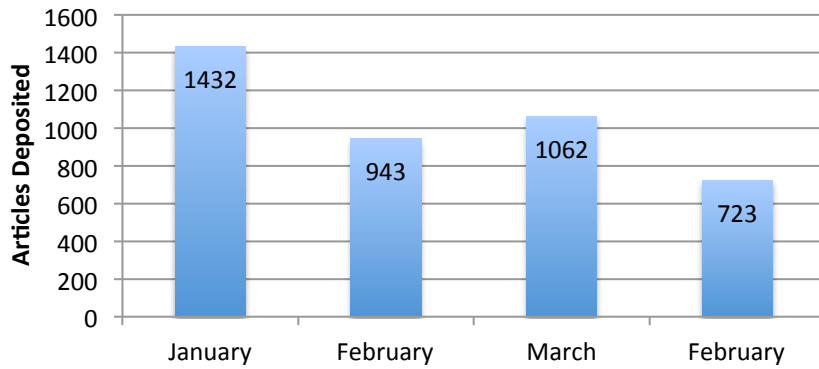

UC Open Access Policy System-wide Activity Report

Deposit

Overall Deposit Volume

Deposit Volume by Campus

Deposit Volume by Discipline

Deposits by Source

Form Requests

Form Requests by Publisher

	Waiver	Embargo (6-mo)	Embargo (12-mo)
American Publishing	34	45	76
Smithfield	67	75	23
Horizon Publications	45	567	57
<i>Untracked publisher*</i>	43	46	67
Total	435	756	456

**Pending contact with publisher, considered 'of author's own accord'*