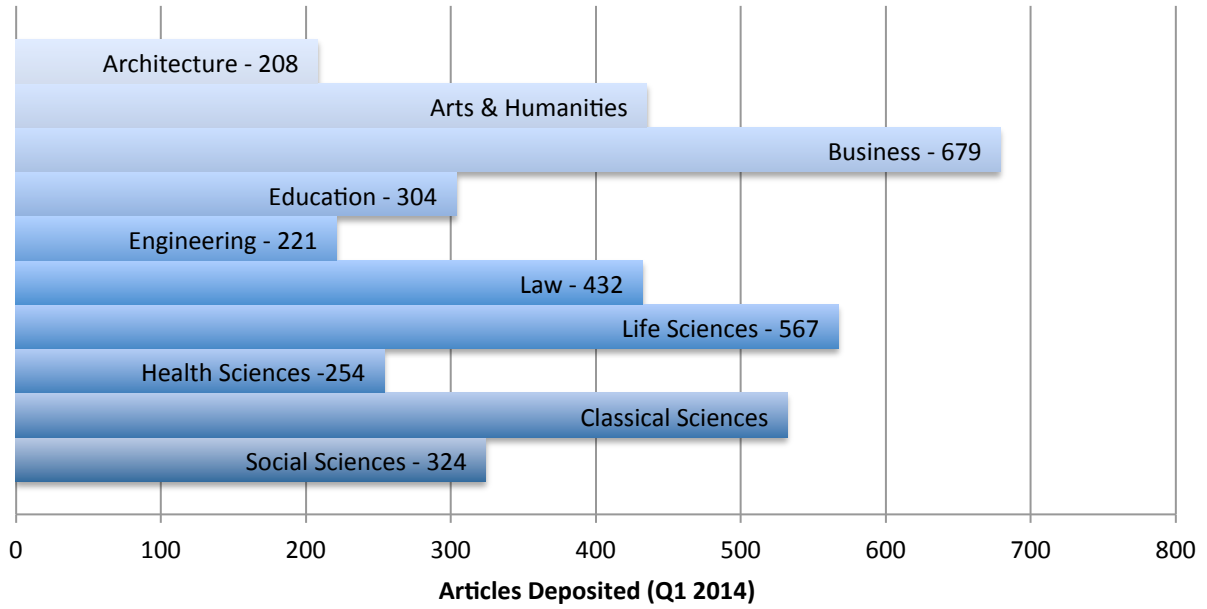

UC Open Access Policy System-wide Activity Report

Deposit

Overall Deposit Volume

Deposit Volume by Campus

Deposit Volume by Discipline

Deposits by Source

Form Requests

Form Requests by Publisher

	Waiver	Embargo (6-mo)	Embargo (12-mo)
American Publishing	34	45	76
Smithfield	67	75	23
Horizon Publications	45	567	57
<i>Untracked publisher*</i>	43	46	67
Total	435	756	456

**Pending contact with publisher, considered 'of author's own accord'*