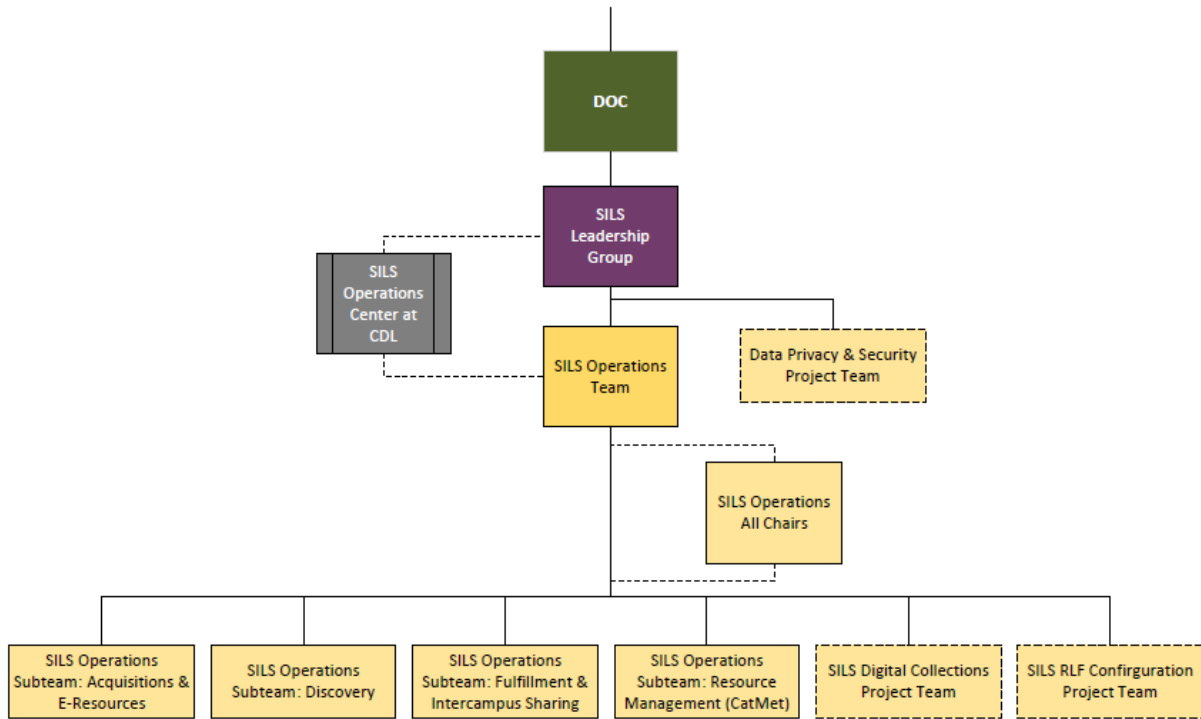

UC Libraries Advisory Structure (UCLAS)

UCLAS-integrated SILS structure

Please note:

- The SILS Operations Center at CDL is a distinct element that is deeply connected to and embedded in the UCLAS-integrated SILS governance and operations structure.
- “Project Team” is an existing team type within UCLAS; these teams perform time-limited and clearly scoped activities with specific outcomes and end dates.
- The SILS Operations All Chairs follows a structure developed in phase 4; this All Chairs group will establish a forum to advance operations-based communication and consultation.